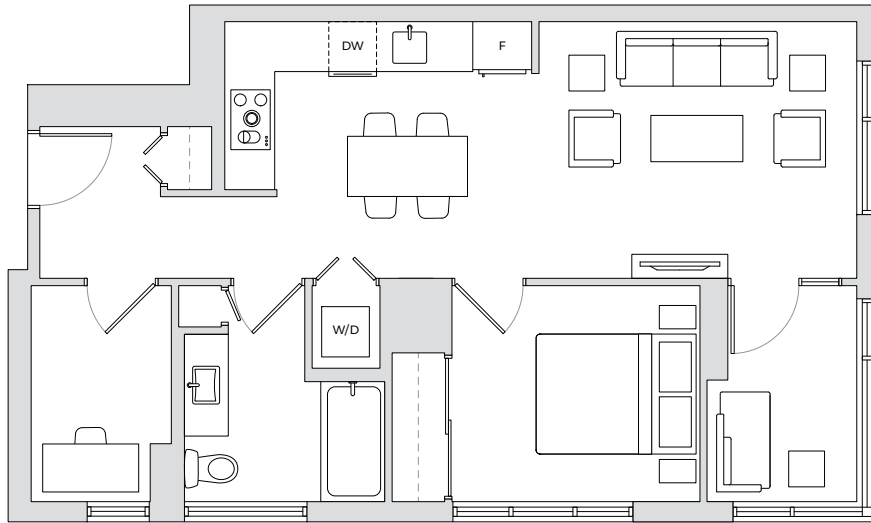

SUITE 901

1 Bedroom + Den
725 sq ft

View

Dishwasher

Enclosed balcony

Induction cooktop

Luxury vinyl plank flooring

Microwave

Den

Shower/tub

Quartz countertops

Washer/dryer

Air conditioning

European-style fridge/freezer

Suites are unfurnished. Furniture layouts are for illustration purposes only.

Austeville Properties Ltd. reserves the right to make changes and/or modifications to the floor plans, specifications and features. Actual dimensions, square feet and floor plans may vary. Furniture shown is for illustration purposes only.

9th FLOOR