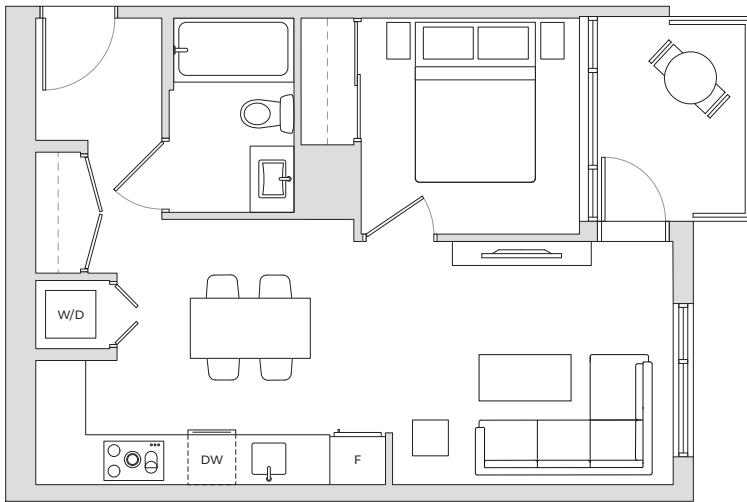

SUITE 708

1 Bedroom
528 sq ft

View

Balcony

Luxury vinyl plank flooring

Quartz countertops

Washer/dryer

Air conditioning

European-style fridge/freezer

Dishwasher

Induction cooktop

Microwave

Shower/tub

7th FLOOR

Bedroom	8'10" x 8'10"
Living room	11'1" x 9'8"
Balcony	48 sq ft

Suites are unfurnished. Furniture layouts are for illustration purposes only.

Austeville Properties Ltd. reserves the right to make changes and/or modifications to the floor plans, specifications and features. Actual dimensions, square feet and floor plans may vary. Furniture shown is for illustration purposes only.